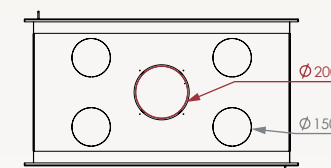

NORDIC PLUS

Dimensions
Vision of fire

NORDIC PLUS 58/54 

NORDIC PLUS 67/60 

NORDIC PLUS 77/60 

NORDIC PLUS 16/9 

NORDIC PLUS 56/75 

NORDIC PLUS DOUBLE-SIDED

Dimensions
Vision of fire

NORDIC PLUS 77 DS

NORDIC PLUS 16/9 DS

Built-in fireplace with or without ventilation

LOFT

The ideal compromise between power and elegance!

Loft 56/75 New Look door 

LOFT 90/51