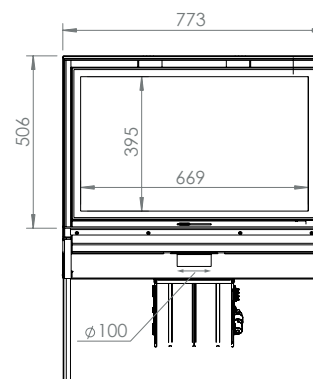

With ventilation

(550 m³/h)

Interior vermiculite painted black

Finishing Frames

Frame: 4 sides, width 40mm

Tubes of hot air

LOFT

Dimensions
Vision of fire