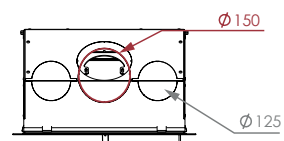

PURE COMPACT

Dimensions
Vision of fire

 53/51 COMPACT

 58/47 COMPACT

 67/51 COMPACT

 77/51 COMPACT

OPTION: 130 ϕ

OPTION: 130 ϕ