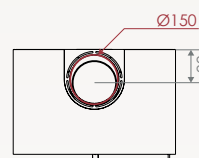

STAND-ART

Dimensions
Vision of fire

STAND-ART 53/51

STAND-ART 53/51 woodbox