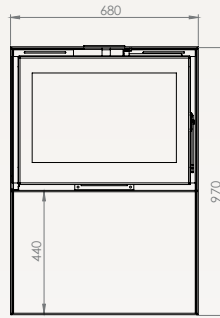

Configuration

Options

With ventilation

Steel door

x Interior vermiculite

Finishing Frames

Frame: 3 or 4 sides, width 40mm

Reverse door fitting

Reverse door fitting

MODUL-ART

Dimensions
Vision of fire

MODUL-ART 58 

MODUL-ART 67 

MODUL-ART 77 

MODUL-ART 77XL 

MODUL-ART 16/9 

MODUL-ART 16/9XL 

MODUL-ART
woodbox

Dimensions
Vision of fire

MODUL-ART 58
woodbox

MODUL-ART 67
woodbox

MODUL-ART 77
woodbox

MODUL-ART 77XL
woodbox

MODUL-ART 16/9
woodbox