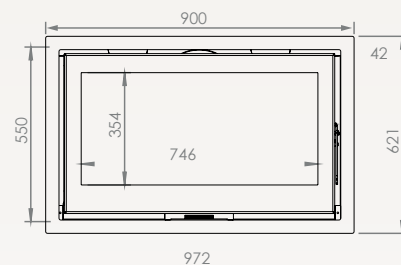

Dimensions
Vision of fire

L 67

L 90

XL 77

XL 16/9

Woodbox custom made

CORNER

The Corner ...Elegant and fascinating from every angle