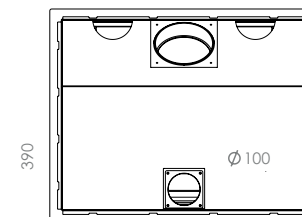

Dimensions
Vision of fire

L 67

L 90

XL 77

XL 16/9

Woodbox custom made

CORNER

The Corner ...Elegant and fascinating from every angle