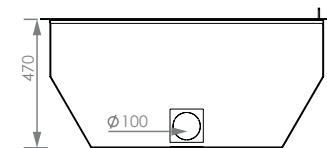

PURE

Dimensions
Vision of fire

PURE 58/47 

PURE 67/51 

PURE 77/51 

 PURE 70/70 

 PURE 16/9 

PURE L & XL

Dimensions
Vision of fire

L 67

L 90

XL 77

XL 16/9

Woodbox custom made

CORNER

The Corner ...Elegant and fascinating from every angle