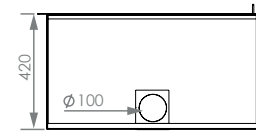

PURE

Dimensions
Vision of fire

PURE 58/47 

PURE 67/51 

PURE 77/51 

 PURE 70/70 

 PURE 16/9 

PURE L & XL

Dimensions
Vision of fire

L 67

L 90

XL 77

XL 16/9

Woodbox custom made

CORNER

The Corner ...Elegant and fascinating from every angle