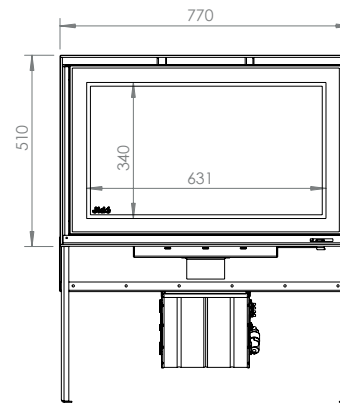

Frame: 4 sides, width 40mm or 70mm

Reverse door fitting

Tubes of hot air

DECOR PLUS DOUBLE-SIDED

Dimensions
Vision of fire

DECOR PLUS 77 DS

DECOR PLUS 16/9 DS

STAND-ART