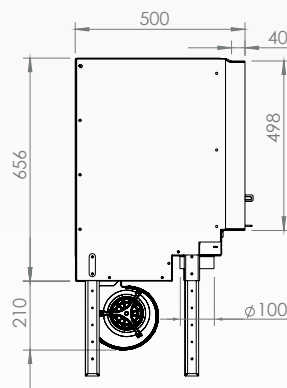

With ventilation

(550 m³/h)

Interior vermiculite painted black

Finishing Frames

Frame: 4 sides, width 40mm

Tubes of hot air

LOFT

Dimensions
Vision of fire