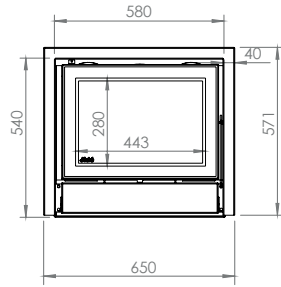

NORDIC PLUS

Dimensions
Vision of fire

NORDIC PLUS 58/54