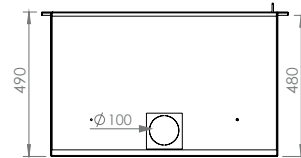

NORDIC PLUS

Dimensions
Vision of fire

NORDIC PLUS 58/54 

NORDIC PLUS 67/60 

NORDIC PLUS 77/60 

NORDIC PLUS 16/9 

NORDIC PLUS 56/75 

NORDIC PLUS DOUBLE-SIDED

Dimensions
Vision of fire

NORDIC PLUS 77 DS

NORDIC PLUS 16/9 DS

Built-in fireplace with or without ventilation

LOFT

The ideal compromise between power and elegance!

Loft 56/75 New Look door 

LOFT 90/51