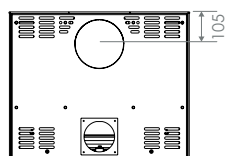

MODUL-ART

Dimensions
Vision of fire

MODUL-ART 58