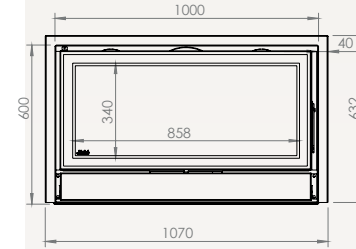

NORDIC PLUS

Dimensions
Vision of fire

NORDIC PLUS 58/54 

NORDIC PLUS 67/60 

NORDIC PLUS 77/60 

NORDIC PLUS 16/9 

NORDIC PLUS 56/75 

NORDIC PLUS DOUBLE-SIDED

Dimensions
Vision of fire

NORDIC PLUS 77 DS

NORDIC PLUS 16/9 DS

Built-in fireplace with or without ventilation

LOFT

The ideal compromise between power and elegance!

Loft 56/75 New Look door 

LOFT 90/51