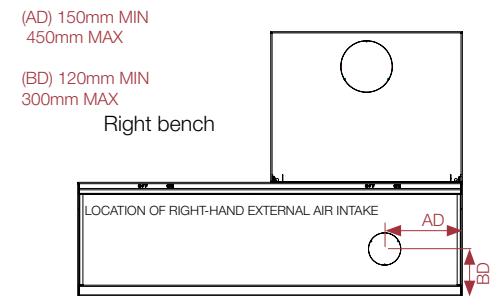

BENCH WITH BASE

AIR INTAKE IN THE BENCH DIRECT

AIR INTAKE IN THE BENCH ON/ OFF

DIMENSIONS - AIR INTAKE POSITION

Bench with base