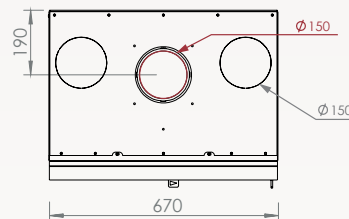

With ventilation

(550 m³/h)

Interior vermiculite painted black

Finishing Frames

Frame: 4 sides, width 40mm

Tubes of hot air

LOFT

Dimensions
Vision of fire