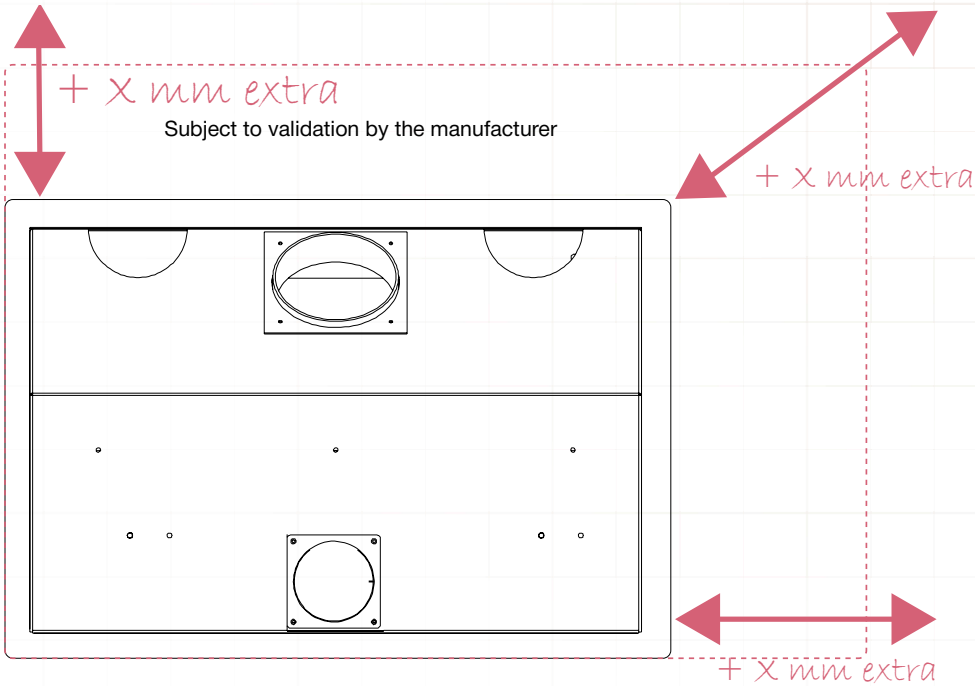

Subject to validation by the manufacturer