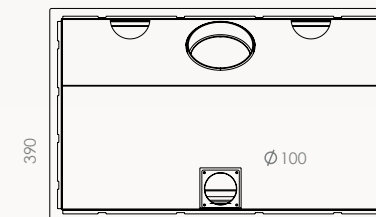

Dimensions
Vision of fire

L 67

L 90

XL 77

XL 16/9

Woodbox custom made

CORNER

The Corner ...Elegant and fascinating from every angle