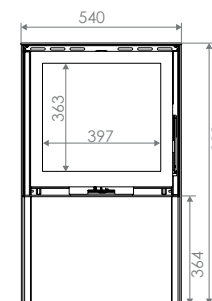

STAND-ART

Dimensions
Vision of fire

STAND-ART 53/51

STAND-ART 53/51 woodbox