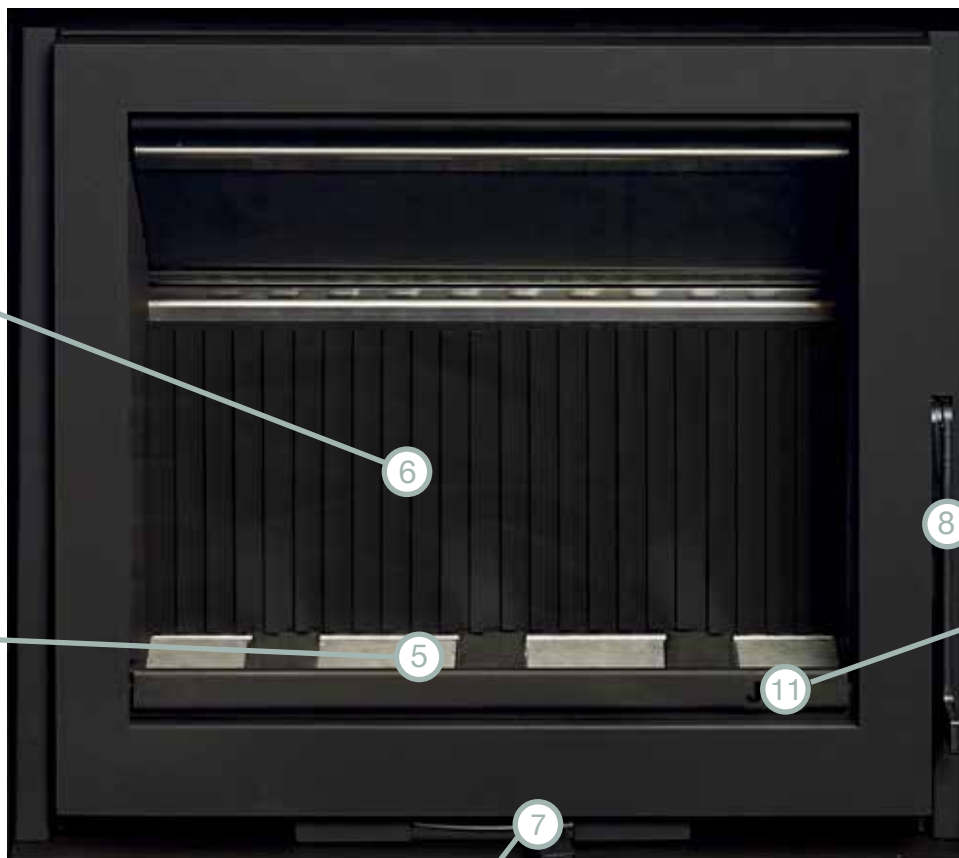

EVOLUTION

EVOLUTION of the PURE range

1. Ch.Convection GALVA 4 Parts
2. Adjustable feet
3. 45° smoke outlet
4. Vertical smoke outlet
5. Concrete fire bed
6. Vermiculite interior / metal decor / black concrete
7. Air selector
8. New door closing system (2 positions)
9. New steel door
10. New Look door
11. Logo in the ember stop
12. 1st adjustable vermiculite baffle (3 positions)
13. 2nd fixed stainless steel baffle
14. New primary air management system
15. Door switch (ventilation stop)
16. Closable hot air nozzle (optional for ventilated units)