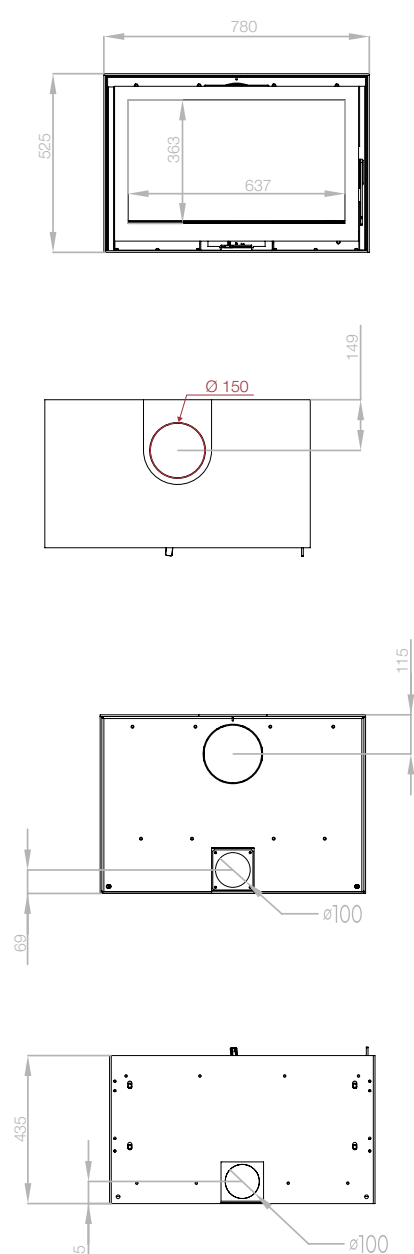

VENTIL-ART 77/51