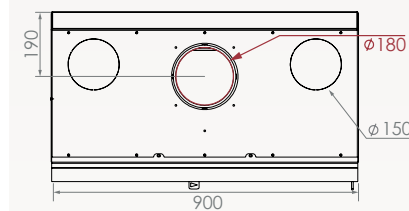

With ventilation

(550 m³/h)

Interior vermiculite painted black

Finishing Frames

Frame: 4 sides, width 40mm

Tubes of hot air

LOFT

Dimensions
Vision of fire