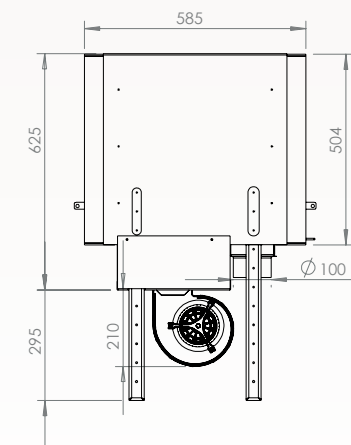

Frame: 4 sides, width 40mm or 70mm

Reverse door fitting

Tubes of hot air

DECOR PLUS DOUBLE-SIDED

Dimensions
Vision of fire

DECOR PLUS 77 DS

DECOR PLUS 16/9 DS

STAND-ART