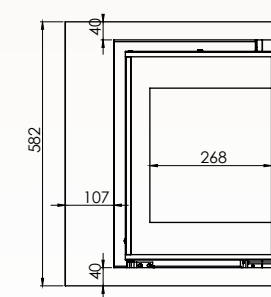

CORNER

Dimensions
Vision of fire

CORNER RIGHT

CORNER LEFT