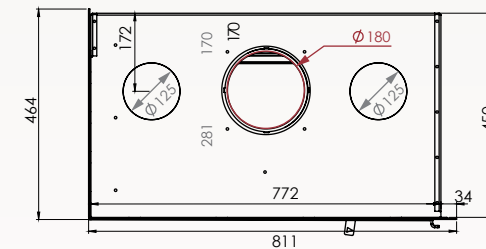

CORNER

Dimensions
Vision of fire

CORNER RIGHT

CORNER LEFT