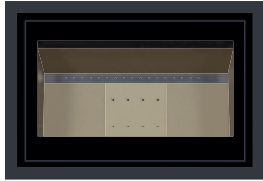

Configuration

Without ventilation

New Look door