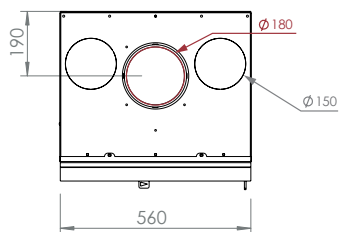

With ventilation

(550 m³/h)

Interior vermiculite painted black

Finishing Frames

Frame: 4 sides, width 40mm

Tubes of hot air

LOFT

Dimensions
Vision of fire