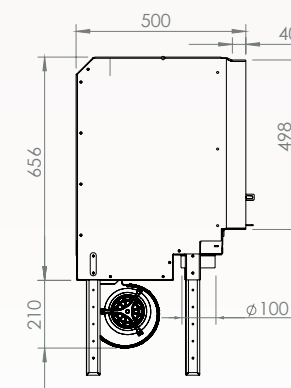

With ventilation

(550 m³/h)

Interior vermiculite painted black

Finishing Frames

Frame: 4 sides, width 40mm

Tubes of hot air

LOFT

Dimensions
Vision of fire