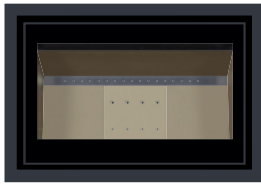

New Look door