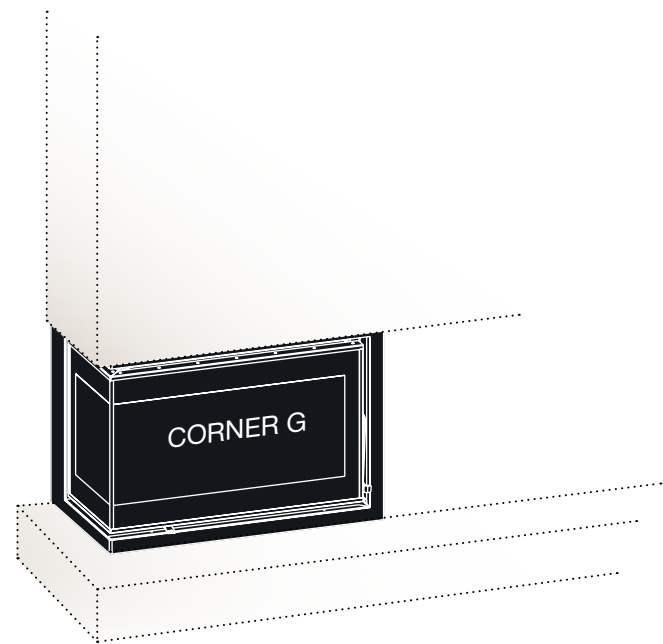

Corner 77 right