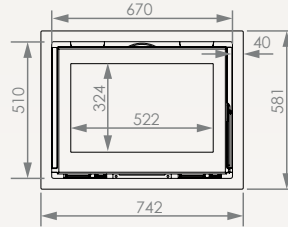

PURE

Dimensions
Vision of fire

PURE 58/47 

PURE 67/51 

PURE 77/51 

 PURE 70/70 

 PURE 16/9 

PURE L & XL

Dimensions
Vision of fire

L 67

L 90

XL 77

XL 16/9

Woodbox custom made

CORNER

The Corner ...Elegant and fascinating from every angle