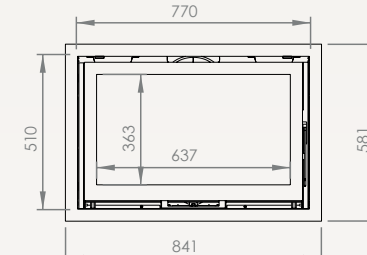

PURE COMPACT

Dimensions
Vision of fire

 53/51 COMPACT

 58/47 COMPACT

 67/51 COMPACT

 77/51 COMPACT

OPTION: 130 ϕ

OPTION: 130 ϕ