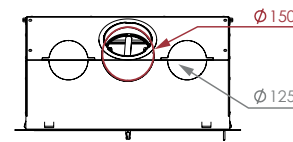

PURE

Dimensions
Vision of fire

PURE 58/47 

PURE 67/51 

PURE 77/51 

 PURE 70/70 

 PURE 16/9 

PURE L & XL

Dimensions
Vision of fire

L 67

L 90

XL 77

XL 16/9

Woodbox custom made

CORNER

The Corner ...Elegant and fascinating from every angle