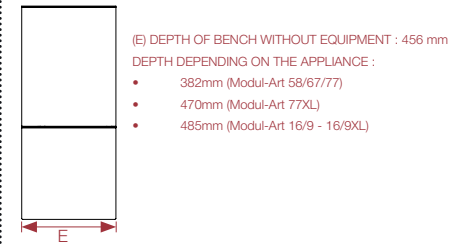

BENCH WITH BASE

AIR INTAKE IN THE BENCH DIRECT

AIR INTAKE IN THE BENCH ON/ OFF

DIMENSIONS - AIR INTAKE POSITION

Bench with base