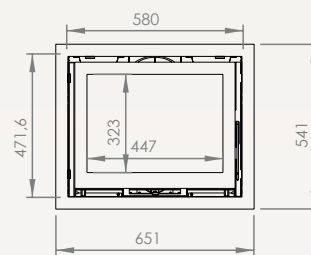

PURE COMPACT

Dimensions
Vision of fire

 53/51 COMPACT

 58/47 COMPACT

 67/51 COMPACT

 77/51 COMPACT

OPTION: 130 ϕ

OPTION: 130 ϕ