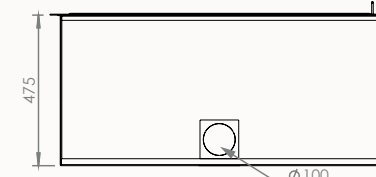

Dimensions
Vision of fire

L 67

L 90

XL 77

XL 16/9

Woodbox custom made

CORNER

The Corner ...Elegant and fascinating from every angle