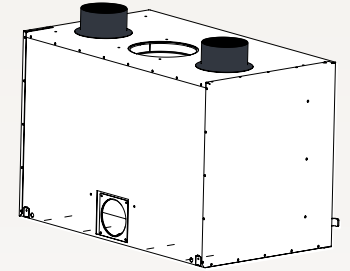

4 Côtés

Finishing frame: 4 sides, width 40mm

6 Côtés

Finishing frame: 6 sides, width 40mm

Tubes of hot air

CORNER

Dimensions
Vision of fire

CORNER RIGHT