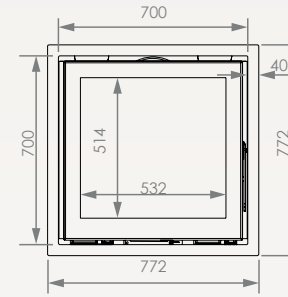

PURE

Dimensions
Vision of fire

PURE 58/47 

PURE 67/51 

PURE 77/51 

 PURE 70/70 

 PURE 16/9 

PURE L & XL

Dimensions
Vision of fire

L 67

L 90

XL 77

XL 16/9

Woodbox custom made

CORNER

The Corner ...Elegant and fascinating from every angle