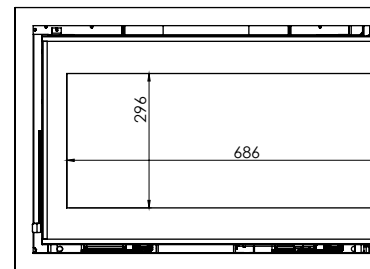

CORNER

Dimensions
Vision of fire

CORNER RIGHT

CORNER LEFT