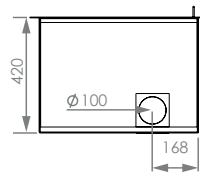

PURE COMPACT

Dimensions
Vision of fire

 53/51 COMPACT

 58/47 COMPACT

 67/51 COMPACT

 77/51 COMPACT

OPTION: 130 ϕ

OPTION: 130 ϕ

PURE

Dimensions
Vision of fire

PURE 58/47 

PURE 67/51 

PURE 77/51 

 PURE 70/70 

 PURE 16/9 

PURE L & XL

Dimensions
Vision of fire

L 67

L 90

XL 77

XL 16/9

Woodbox custom made

CORNER

The Corner ...Elegant and fascinating from every angle