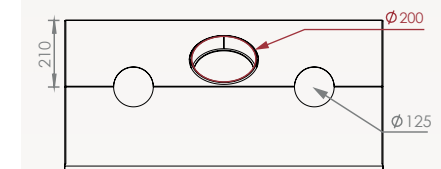

Dimensions
Vision of fire

L 67

L 90

XL 77

XL 16/9

Woodbox custom made

CORNER

The Corner ...Elegant and fascinating from every angle