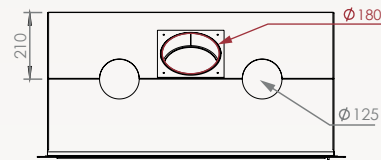

Dimensions
Vision of fire

L 67

L 90

XL 77

XL 16/9

Woodbox custom made

CORNER

The Corner ...Elegant and fascinating from every angle