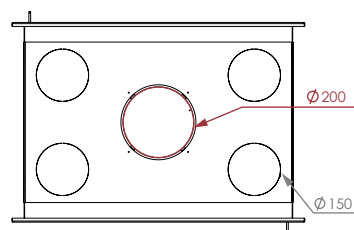

NORDIC PLUS

Dimensions
Vision of fire

NORDIC PLUS 58/54 

NORDIC PLUS 67/60 

NORDIC PLUS 77/60 

NORDIC PLUS 16/9 

NORDIC PLUS 56/75 

NORDIC PLUS DOUBLE-SIDED

Dimensions
Vision of fire

NORDIC PLUS 77 DS

NORDIC PLUS 16/9 DS

Built-in fireplace with or without ventilation

LOFT

The ideal compromise between power and elegance!

Loft 56/75 New Look door 

LOFT 90/51