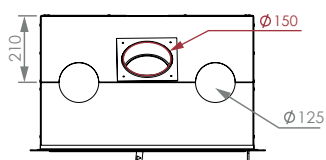

Dimensions
Vision of fire

L 67

L 90

XL 77

XL 16/9

Woodbox custom made

CORNER

The Corner ...Elegant and fascinating from every angle