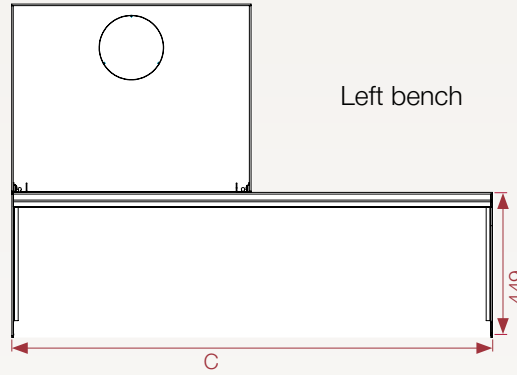

BENCH WITH BASE

AIR INTAKE IN THE BENCH DIRECT

AIR INTAKE IN THE BENCH ON/ OFF

DIMENSIONS - AIR INTAKE POSITION

Bench with base

BENCH WITHOUT BASE

CUSTOM MADE BENCH

DIMENSIONS

WITH OR WITHOUT BASE

Bottomless bench

Left bench

Right bench

- (C) STANDARD LENGTH 1490mm

- CUSTOM MADE LENGTH 1490mm: increase / decrease in length per 200mm

- LENGTH after modifications: 700mm MIN, 1990mm MAX