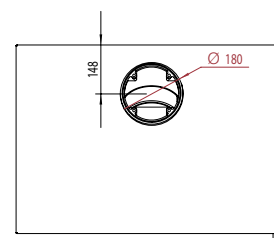

HOUSING 77 woodbox