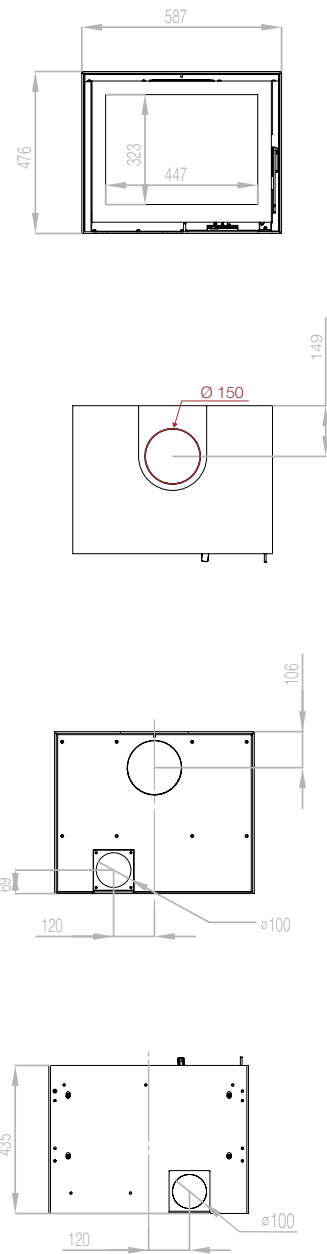

VENTIL-ART

Dimensions
Vision of fire

VENTIL-ART 58/47