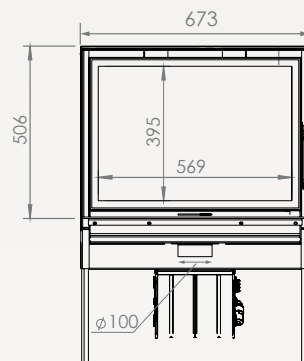

With ventilation

(550 m³/h)

Interior vermiculite painted black

Finishing Frames

Frame: 4 sides, width 40mm

Tubes of hot air

LOFT

Dimensions
Vision of fire