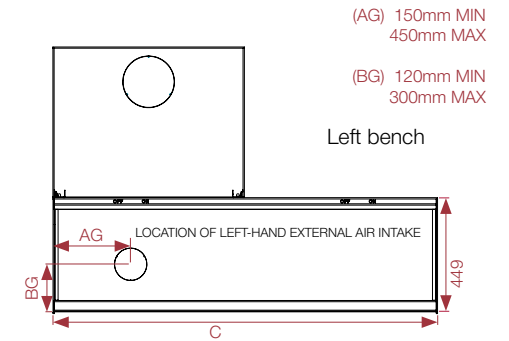

BENCH WITH BASE

AIR INTAKE IN THE BENCH DIRECT

AIR INTAKE IN THE BENCH ON/ OFF

DIMENSIONS - AIR INTAKE POSITION

Bench with base