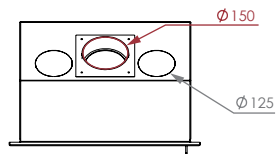

NORDIC PLUS

Dimensions
Vision of fire

NORDIC PLUS 58/54