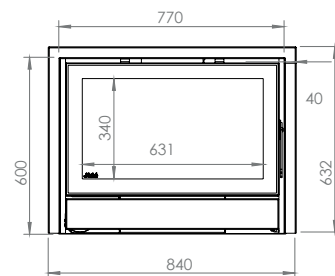

NORDIC PLUS

Dimensions
Vision of fire

NORDIC PLUS 58/54 

NORDIC PLUS 67/60 

NORDIC PLUS 77/60 

NORDIC PLUS 16/9 

NORDIC PLUS 56/75 

NORDIC PLUS DOUBLE-SIDED

Dimensions
Vision of fire

NORDIC PLUS 77 DS

NORDIC PLUS 16/9 DS

Built-in fireplace with or without ventilation

LOFT

The ideal compromise between power and elegance!

Loft 56/75 New Look door 

LOFT 90/51