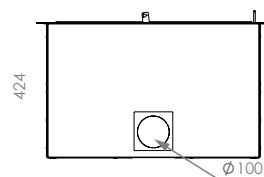

Dimensions
Vision of fire

L 67

L 90

XL 77

XL 16/9

Woodbox custom made

CORNER

The Corner ...Elegant and fascinating from every angle