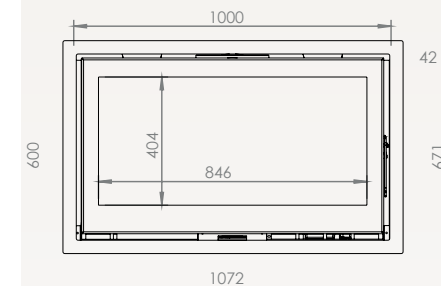

Dimensions
Vision of fire

L 67

L 90

XL 77

XL 16/9

Woodbox custom made

CORNER

The Corner ...Elegant and fascinating from every angle