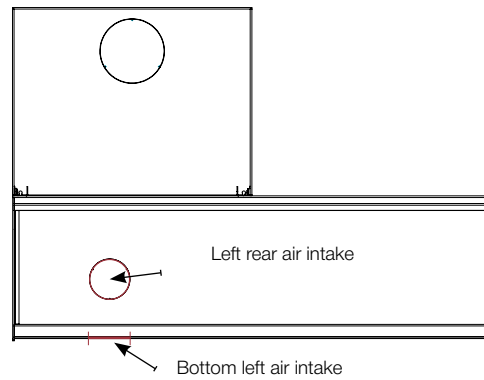

BENCH WITH BASE

AIR INTAKE IN THE BENCH DIRECT

AIR INTAKE IN THE BENCH ON/ OFF

DIMENSIONS - AIR INTAKE POSITION

Bench with base