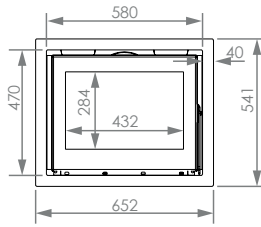

PURE

Dimensions
Vision of fire

PURE 58/47 

PURE 67/51 

PURE 77/51 

 PURE 70/70 

 PURE 16/9 

PURE L & XL

Dimensions
Vision of fire

L 67

L 90

XL 77

XL 16/9

Woodbox custom made

CORNER

The Corner ...Elegant and fascinating from every angle