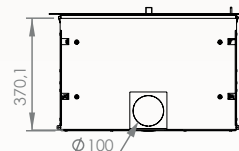

PURE COMPACT

Dimensions
Vision of fire

 53/51 COMPACT

 58/47 COMPACT

 67/51 COMPACT

 77/51 COMPACT

OPTION: 130 ϕ

OPTION: 130 ϕ