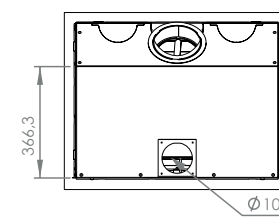

PURE COMPACT

Dimensions
Vision of fire

 53/51 COMPACT

 58/47 COMPACT

 67/51 COMPACT

 77/51 COMPACT

OPTION: 130 ϕ

OPTION: 130 ϕ