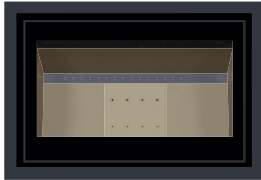

Interior vermiculite