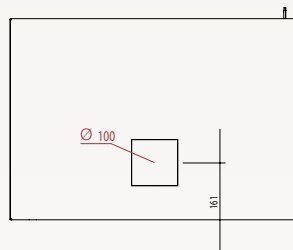

HOUSING woodbox

Dimensions
Vision of fire

HOUSING 77

HOUSING 77 woodbox

HOUSING 16/9 & 16/9 woodbox