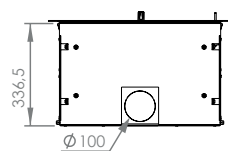

PURE COMPACT

Dimensions
Vision of fire

 53/51 COMPACT

 58/47 COMPACT

 67/51 COMPACT

 77/51 COMPACT

OPTION: 130 ϕ

OPTION: 130 ϕ