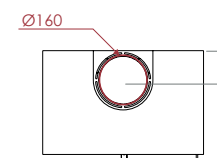

STAND-ART

Dimensions
Vision of fire

STAND-ART 53/51

STAND-ART 53/51 woodbox