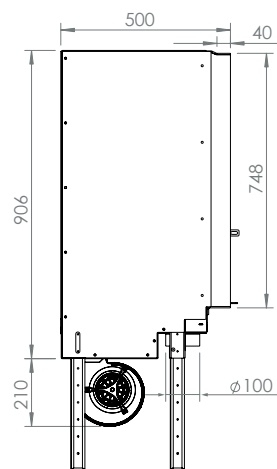

With ventilation

(550 m³/h)

Interior vermiculite painted black

Finishing Frames

Frame: 4 sides, width 40mm

Tubes of hot air

LOFT

Dimensions
Vision of fire