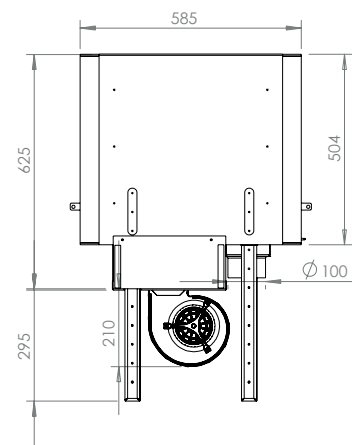

Frame: 4 sides, width 40mm or 70mm

Reverse door fitting

Tubes of hot air

DECOR PLUS DOUBLE-SIDED

Dimensions
Vision of fire

DECOR PLUS 77 DS

DECOR PLUS 16/9 DS

STAND-ART