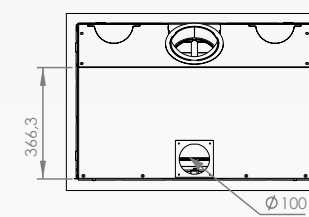

PURE COMPACT

Dimensions
Vision of fire

 53/51 COMPACT

 58/47 COMPACT

 67/51 COMPACT

 77/51 COMPACT

OPTION: 130 ϕ

OPTION: 130 ϕ