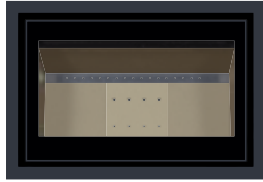

Configuration

Without ventilation

New Look door