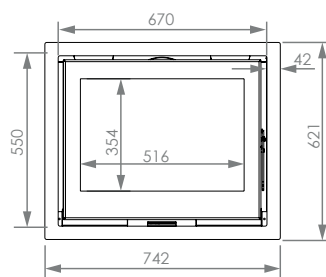

Dimensions
Vision of fire

L 67

L 90

XL 77

XL 16/9

Woodbox custom made

CORNER

The Corner ...Elegant and fascinating from every angle