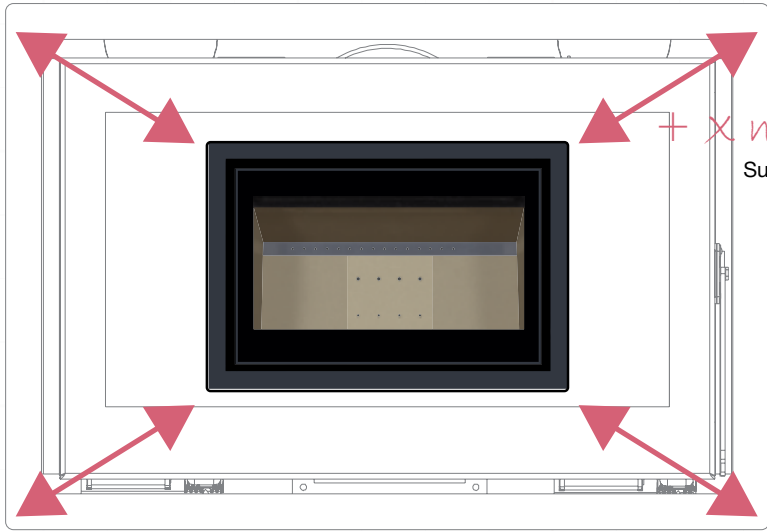

+ X mm extra
Subject to validation by the manufacturer