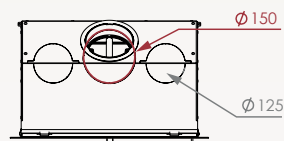

PURE COMPACT

Dimensions
Vision of fire

 53/51 COMPACT

 58/47 COMPACT

 67/51 COMPACT

 77/51 COMPACT

OPTION: 130 ϕ

OPTION: 130 ϕ