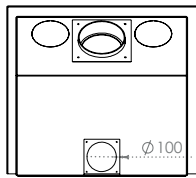

NORDIC PLUS

Dimensions
Vision of fire

NORDIC PLUS 58/54