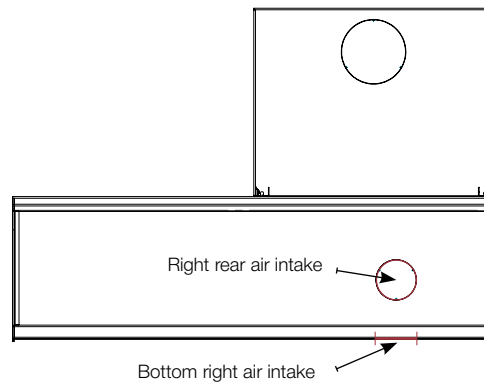

BENCH WITH BASE

AIR INTAKE IN THE BENCH DIRECT

AIR INTAKE IN THE BENCH ON/ OFF

DIMENSIONS - AIR INTAKE POSITION

Bench with base