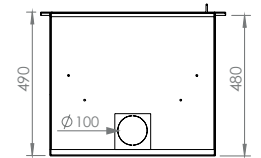

NORDIC PLUS

Dimensions
Vision of fire

NORDIC PLUS 58/54 

NORDIC PLUS 67/60 

NORDIC PLUS 77/60 

NORDIC PLUS 16/9 

NORDIC PLUS 56/75 

NORDIC PLUS DOUBLE-SIDED

Dimensions
Vision of fire

NORDIC PLUS 77 DS

NORDIC PLUS 16/9 DS

Built-in fireplace with or without ventilation

LOFT

The ideal compromise between power and elegance!

Loft 56/75 New Look door 

LOFT 90/51