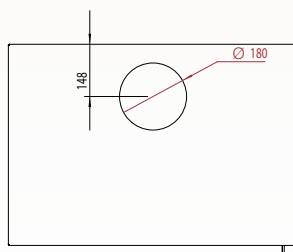

HOUSING woodbox

Dimensions
Vision of fire

HOUSING 77

HOUSING 77 woodbox

HOUSING 16/9 & 16/9 woodbox