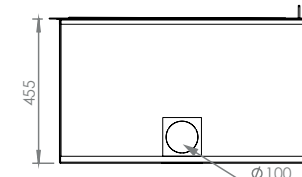

Dimensions
Vision of fire

L 67

L 90

XL 77

XL 16/9

Woodbox custom made

CORNER

The Corner ...Elegant and fascinating from every angle