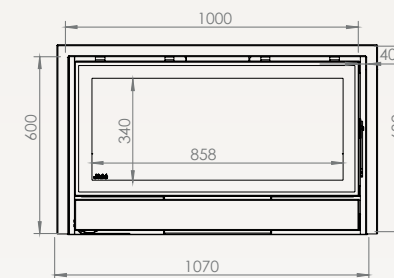

NORDIC PLUS

Dimensions
Vision of fire

NORDIC PLUS 58/54 

NORDIC PLUS 67/60 

NORDIC PLUS 77/60 

NORDIC PLUS 16/9 

NORDIC PLUS 56/75 

NORDIC PLUS DOUBLE-SIDED

Dimensions
Vision of fire

NORDIC PLUS 77 DS

NORDIC PLUS 16/9 DS

Built-in fireplace with or without ventilation

LOFT

The ideal compromise between power and elegance!

Loft 56/75 New Look door 

LOFT 90/51