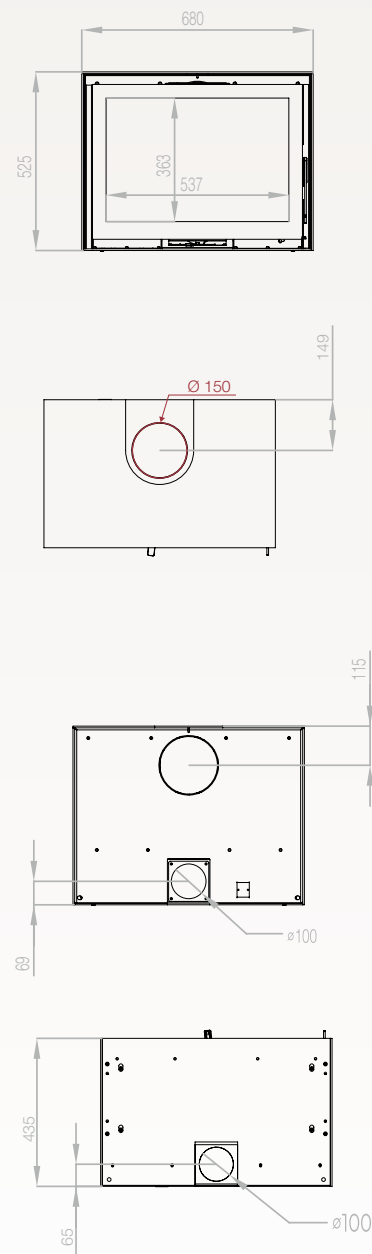

VENTIL-ART 67/51