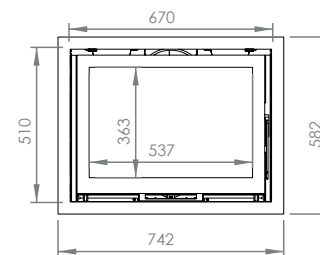

PURE COMPACT

Dimensions
Vision of fire

 53/51 COMPACT

 58/47 COMPACT

 67/51 COMPACT

 77/51 COMPACT

OPTION: 130 ϕ

OPTION: 130 ϕ