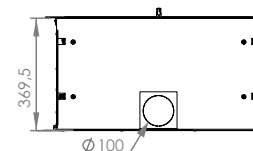

PURE COMPACT

Dimensions
Vision of fire

 53/51 COMPACT

 58/47 COMPACT

 67/51 COMPACT

 77/51 COMPACT

OPTION: 130 ϕ

OPTION: 130 ϕ