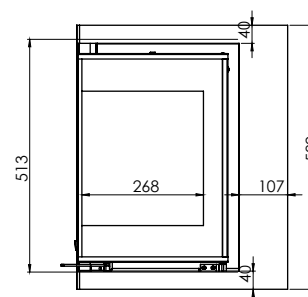

CORNER

Dimensions
Vision of fire

CORNER RIGHT

CORNER LEFT