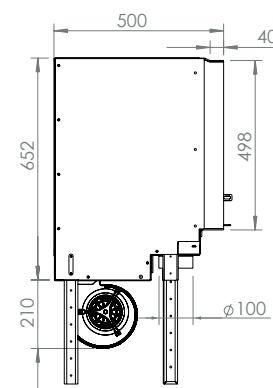

With ventilation

(550 m³/h)

Interior vermiculite painted black

Finishing Frames

Frame: 4 sides, width 40mm

Tubes of hot air

LOFT

Dimensions
Vision of fire