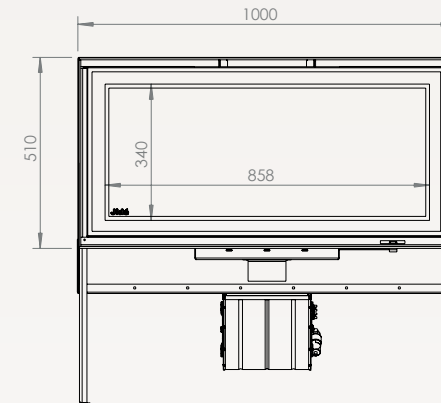

Frame: 4 sides, width 40mm or 70mm

Reverse door fitting

Tubes of hot air

DECOR PLUS DOUBLE-SIDED

Dimensions
Vision of fire

DECOR PLUS 77 DS

DECOR PLUS 16/9 DS

STAND-ART