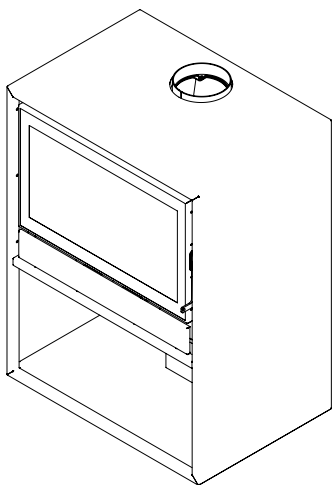

Configuration

With ventilation

New Look door

x Interior vermiculite

Interior vermiculite painted black

Reverse door fitting

HOUSING woodbox

Dimensions
Vision of fire