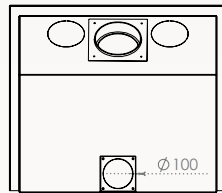

NORDIC PLUS 67/60