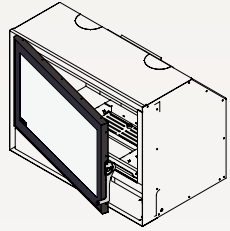

Finishing frame: 3 ou 4 sides, width 40mm (replis 10mm)

Finishing frame: thickness 10mm, depth 55mm

Finishing frame: thickness 10mm, depth 20mm

Tubes of hot air

Reverse door fitting

Right hinge, left handle