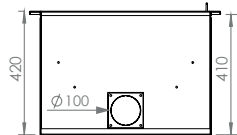

NORDIC PLUS

Dimensions
Vision of fire

NORDIC PLUS 58/54