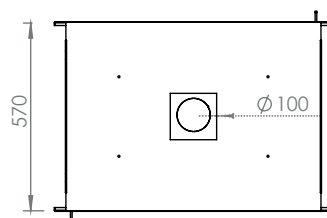

NORDIC PLUS

Dimensions
Vision of fire

NORDIC PLUS 58/54 

NORDIC PLUS 67/60 

NORDIC PLUS 77/60 

NORDIC PLUS 16/9 

NORDIC PLUS 56/75 

NORDIC PLUS DOUBLE-SIDED

Dimensions
Vision of fire

NORDIC PLUS 77 DS

NORDIC PLUS 16/9 DS

Built-in fireplace with or without ventilation

LOFT

The ideal compromise between power and elegance!

Loft 56/75 New Look door 

LOFT 90/51