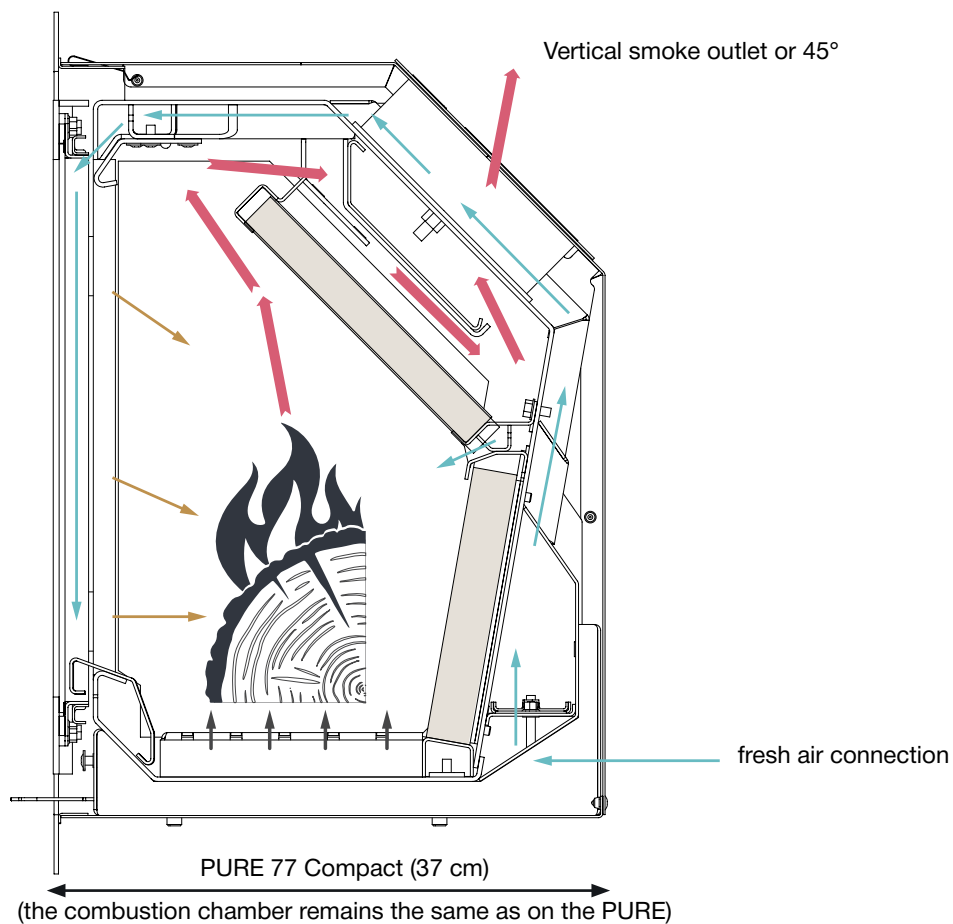

Configuration

Options

With ventilation

Steel door

x Interior vermiculite

Finishing Frames

Frame: 3 or 4 sides, width 40mm

Reverse door fitting