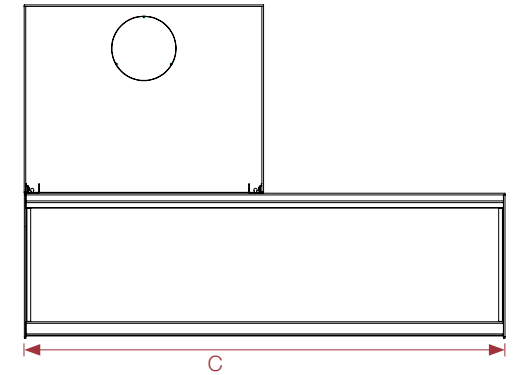

WITH OR WITHOUT BASE

Bottomless bench

Left bench

Right bench

- (C) STANDARD LENGTH 1490mm

- CUSTOM MADE LENGTH 1490mm: increase / decrease in length per 200mm

- LENGTH after modifications: 700mm MIN, 1990mm MAX