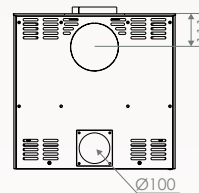

STAND-ART

Dimensions
Vision of fire

STAND-ART 53/51

STAND-ART 53/51 woodbox

OPTION/OPTIE: Ø 130

OPTION/OPTIE: Ø 130

MODUL-ART

A wood-burning stove, adapted to your needs, with various installation options