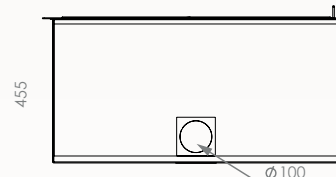

Dimensions
Vision of fire

L 67

L 90

XL 77

XL 16/9

Woodbox custom made

CORNER

The Corner ...Elegant and fascinating from every angle