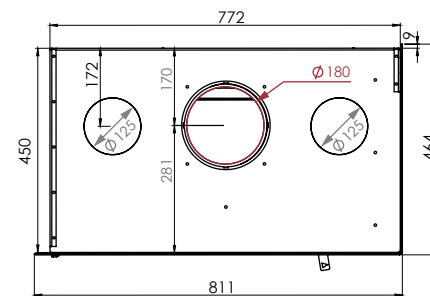

CORNER

Dimensions
Vision of fire

CORNER RIGHT

CORNER LEFT