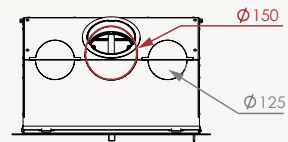

PURE

Dimensions
Vision of fire

PURE 58/47 

PURE 67/51 

PURE 77/51 

 PURE 70/70 

 PURE 16/9 

PURE L & XL

Dimensions
Vision of fire

L 67

L 90

XL 77

XL 16/9

Woodbox custom made

CORNER

The Corner ...Elegant and fascinating from every angle