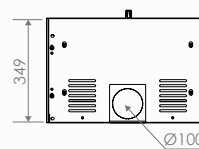

STAND-ART

Dimensions
Vision of fire

STAND-ART 53/51

STAND-ART 53/51 woodbox

OPTION/OPTIE: Ø 130

OPTION/OPTIE: Ø 130

MODUL-ART

A wood-burning stove, adapted to your needs, with various installation options