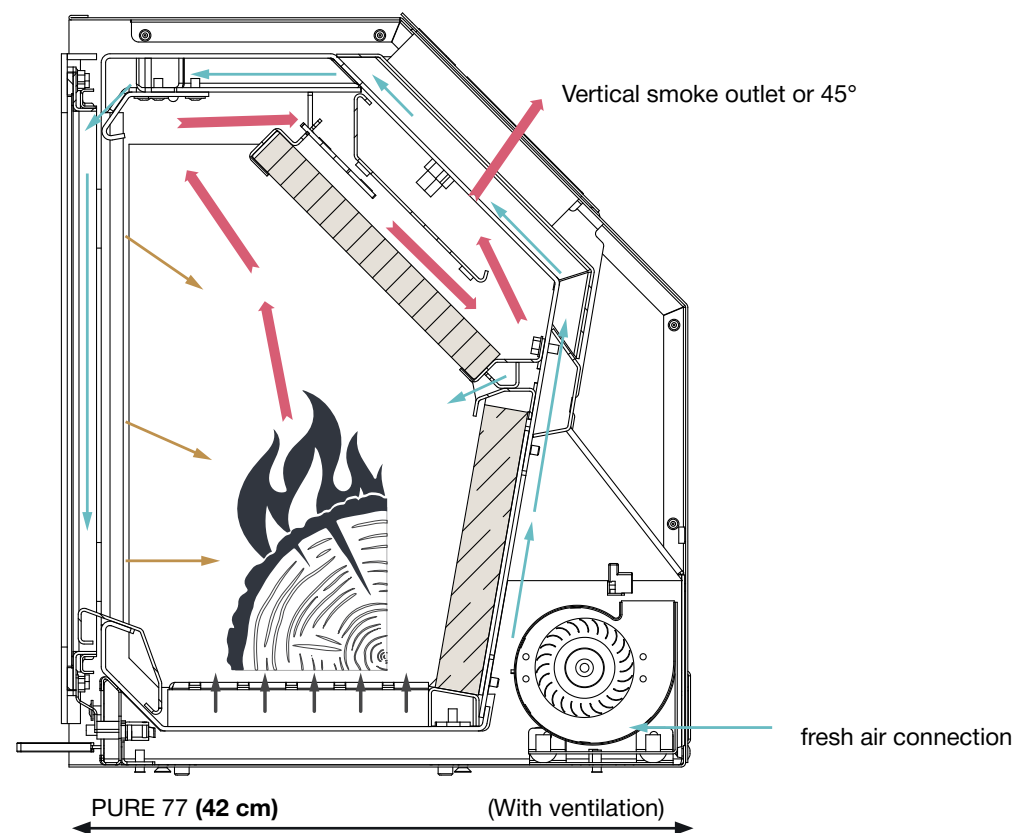

Configuration

Options

With ventilation

Steel door

x Interior vermiculite

Finishing Frames

Frame: 3 or 4 sides, width 40mm

Reverse door fitting