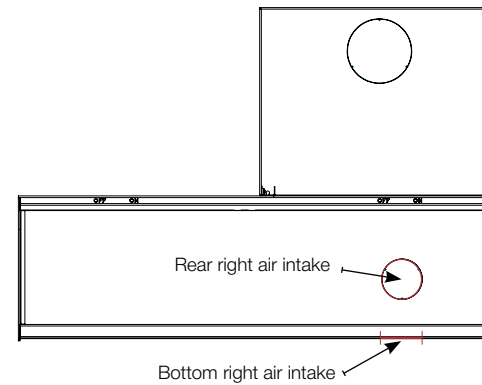

To optimise the Stand-Art, Modul-Art and Ventil-Art range, JIDE now offers

2 types of benches: with or without bottom.

Available in standard or customised sizes, with or without adjustable air inlet, they in and adapt easily to all interiors.

BENCH WITH BASE

AIR INTAKE IN THE BENCH DIRECT

AIR INTAKE IN THE BENCH ON/ OFF

DIMENSIONS - AIR INTAKE POSITION

Bench with base

BENCH WITHOUT BASE

CUSTOM MADE BENCH

DIMENSIONS