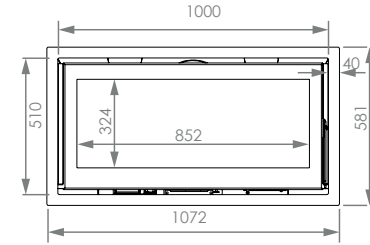

PURE COMPACT

Dimensions
Vision of fire

 53/51 COMPACT

 58/47 COMPACT

 67/51 COMPACT

 77/51 COMPACT

OPTION: 130 ϕ

OPTION: 130 ϕ

PURE

Dimensions
Vision of fire

PURE 58/47 

PURE 67/51 

PURE 77/51 

 PURE 70/70 

 PURE 16/9 

PURE L & XL

Dimensions
Vision of fire

L 67

L 90

XL 77

XL 16/9

Woodbox custom made

CORNER

The Corner ...Elegant and fascinating from every angle