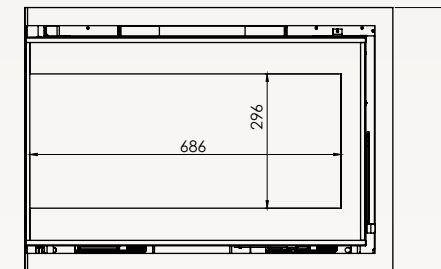

CORNER

Dimensions
Vision of fire

CORNER RIGHT

CORNER LEFT