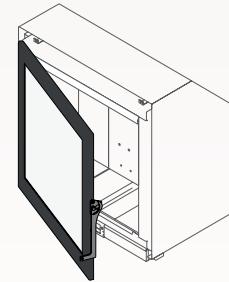

Configuration

Options

With ventilation

Steel door

x Interior vermiculite

Finishing Frames

Frame: 3 or 4 sides, width 40mm

Reverse door fitting