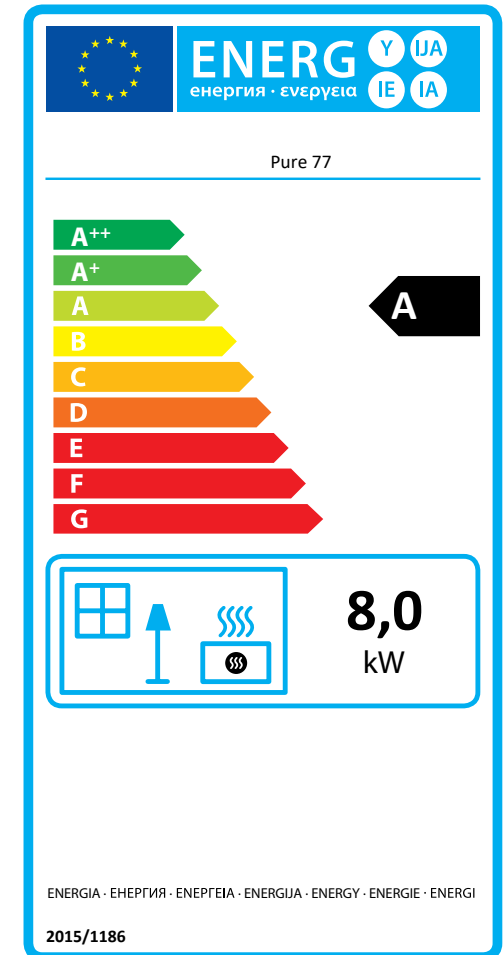

At JIDÉ, one of our most important concerns is sustainable development. Thanks to the most advanced technologies used in our production, we can achieve high performance with significantly less wood, while at the same time optimally controlling emissions that are so harmful to our environment. All our appliances comply with the strictest European standards, and even exceed them. What's more, our local production significantly reduces our ecological footprint, all electricity in the factory is 100% green.