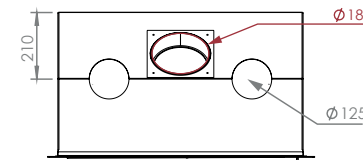

Dimensions
Vision of fire

L 67

L 90

XL 77

XL 16/9

Woodbox custom made

CORNER

The Corner ...Elegant and fascinating from every angle