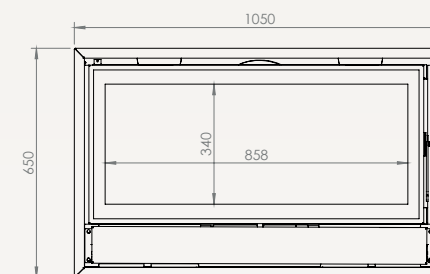

HOUSING 16/9 & 16/9 woodbox