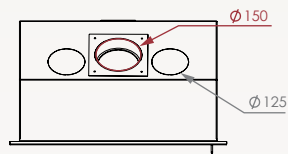

NORDIC PLUS 67/60