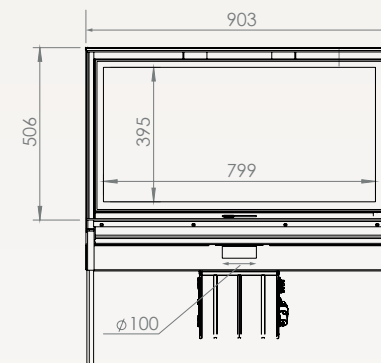

With ventilation

(550 m³/h)

Interior vermiculite painted black

Finishing Frames

Frame: 4 sides, width 40mm

Tubes of hot air

LOFT

Dimensions
Vision of fire