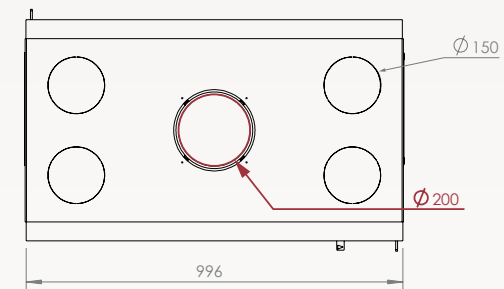

Frame: 4 sides, width 40mm or 70mm

Reverse door fitting

Tubes of hot air

DECOR PLUS DOUBLE-SIDED

Dimensions
Vision of fire

DECOR PLUS 77 DS

DECOR PLUS 16/9 DS

STAND-ART