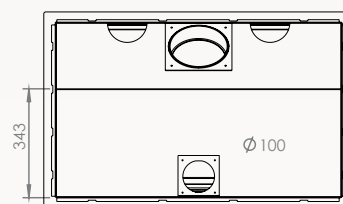

Dimensions
Vision of fire

L 67

L 90

XL 77

XL 16/9

Woodbox custom made

CORNER

The Corner ...Elegant and fascinating from every angle