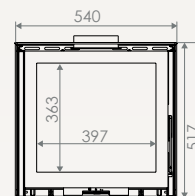

STAND-ART

Dimensions
Vision of fire

STAND-ART 53/51

STAND-ART 53/51 woodbox