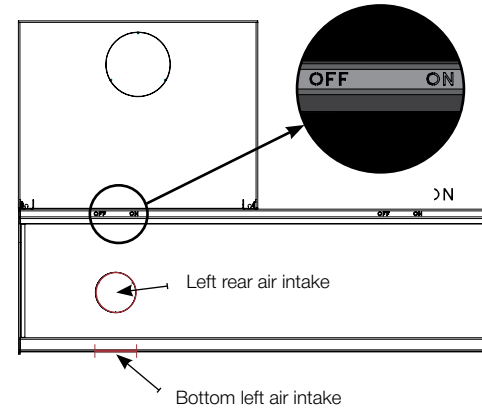

BENCH WITH BASE

AIR INTAKE IN THE BENCH DIRECT

AIR INTAKE IN THE BENCH ON/ OFF

DIMENSIONS - AIR INTAKE POSITION

Bench with base