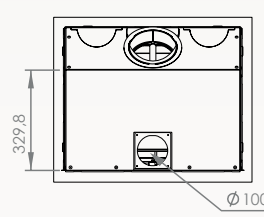

PURE COMPACT

Dimensions
Vision of fire

 53/51 COMPACT

 58/47 COMPACT

 67/51 COMPACT

 77/51 COMPACT

OPTION: 130 ϕ

OPTION: 130 ϕ