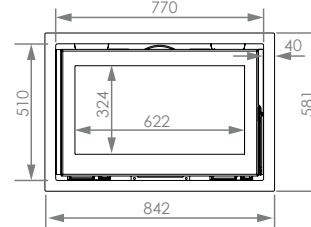

PURE COMPACT

Dimensions
Vision of fire

 53/51 COMPACT

 58/47 COMPACT

 67/51 COMPACT

 77/51 COMPACT

OPTION: 130 ϕ

OPTION: 130 ϕ

PURE

Dimensions
Vision of fire

PURE 58/47 

PURE 67/51 

PURE 77/51 

 PURE 70/70 

 PURE 16/9 

PURE L & XL

Dimensions
Vision of fire

L 67

L 90

XL 77

XL 16/9

Woodbox custom made

CORNER

The Corner ...Elegant and fascinating from every angle