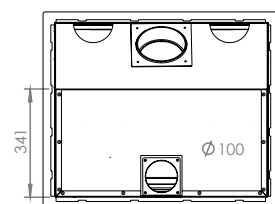

Dimensions
Vision of fire

L 67

L 90

XL 77

XL 16/9

Woodbox custom made

CORNER

The Corner ...Elegant and fascinating from every angle