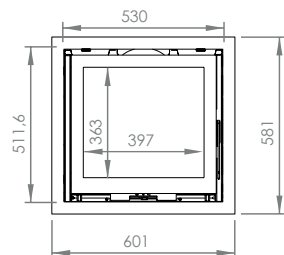

PURE COMPACT

Dimensions
Vision of fire

 53/51 COMPACT

 58/47 COMPACT

 67/51 COMPACT

 77/51 COMPACT

OPTION: 130 ϕ

OPTION: 130 ϕ