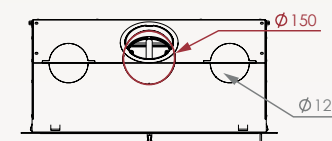

PURE COMPACT

Dimensions
Vision of fire

 53/51 COMPACT

 58/47 COMPACT

 67/51 COMPACT

 77/51 COMPACT

OPTION: 130 ϕ

OPTION: 130 ϕ