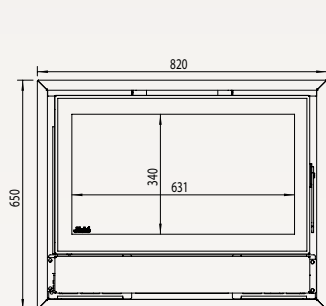

HOUSING woodbox

Dimensions
Vision of fire

HOUSING 77

HOUSING 77 woodbox

HOUSING 16/9 & 16/9 woodbox