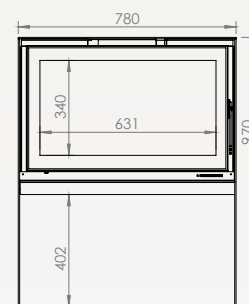

MODUL-ART 77DS WOODBBOX