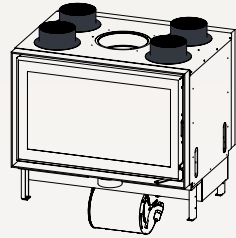

Frame: 4 sides, width 40mm or 70mm

Reverse door fitting

Tubes of hot air

DECOR PLUS DOUBLE-SIDED

Dimensions
Vision of fire

DECOR PLUS 77 DS

DECOR PLUS 16/9 DS

STAND-ART