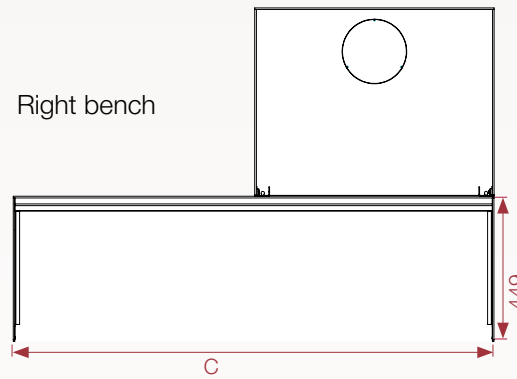

BENCH WITH BASE

AIR INTAKE IN THE BENCH DIRECT

AIR INTAKE IN THE BENCH ON/ OFF

DIMENSIONS - AIR INTAKE POSITION

Bench with base

BENCH WITHOUT BASE

CUSTOM MADE BENCH

DIMENSIONS

WITH OR WITHOUT BASE

Bottomless bench

Left bench

Right bench

- (C) STANDARD LENGTH 1490mm

- CUSTOM MADE LENGTH 1490mm: increase / decrease in length per 200mm

- LENGTH after modifications: 700mm MIN, 1990mm MAX