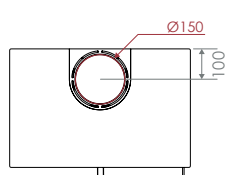

MODUL-ART

Dimensions
Vision of fire

MODUL-ART 58