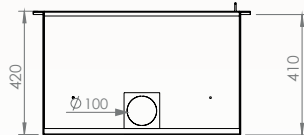

NORDIC PLUS 67/60