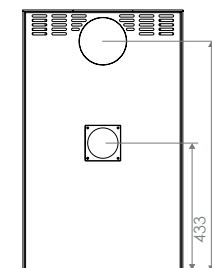

STAND-ART

Dimensions
Vision of fire

STAND-ART 53/51

STAND-ART 53/51 woodbox

OPTION/OPTIE: Ø 130

OPTION/OPTIE: Ø 130

MODUL-ART

A wood-burning stove, adapted to your needs, with various installation options