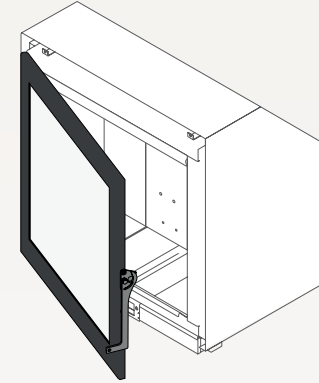

OR

x Black concrete

OR

x Deco metal

Options

Reverse door fitting

VENTIL-ART

Dimensions
Vision of fire