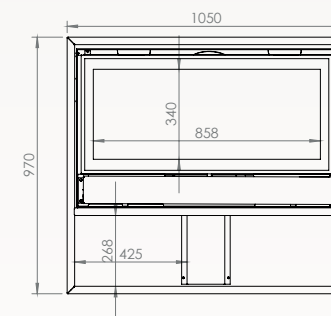

HOUSING 16/9 & 16/9 woodbox