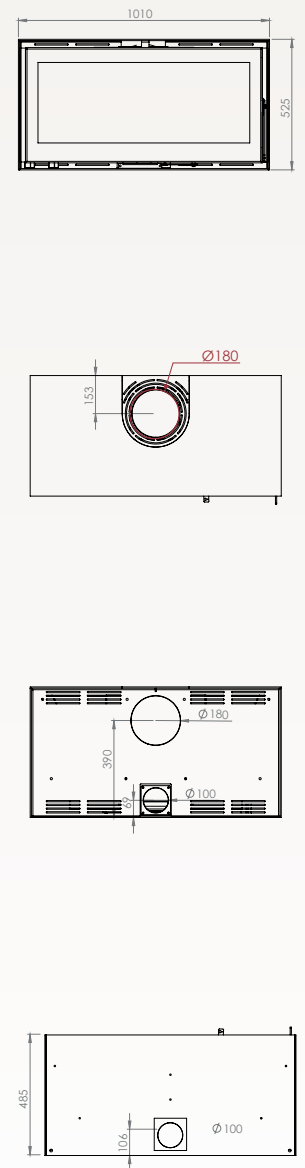

Frame: 4 sides, width 40mm or 70mm

Reverse door fitting

Tubes of hot air

DECOR PLUS DOUBLE-SIDED

Dimensions
Vision of fire

DECOR PLUS 77 DS

DECOR PLUS 16/9 DS

STAND-ART

STAND-ART

Dimensions
Vision of fire

STAND-ART 53/51

STAND-ART 53/51 woodbox

OPTION/OPTIE: Ø 130

OPTION/OPTIE: Ø 130

MODUL-ART

A wood-burning stove, adapted to your needs, with various installation options

MODUL-ART 16/9XL 

MODUL-ART
woodbox

Dimensions
Vision of fire

MODUL-ART 58
woodbox

MODUL-ART 67
woodbox

MODUL-ART 77
woodbox

MODUL-ART 77XL
woodbox

MODUL-ART 16/9
woodbox

VENTIL-ART 58/47

VENTIL-ART 67/51

VENTIL-ART 77/51

VENTIL-ART 16/9

VENTIL-ART woodbox

Dimensions
Vision of fire

VENTIL-ART 58/47 woodbox

VENTIL-ART 67/51 woodbox