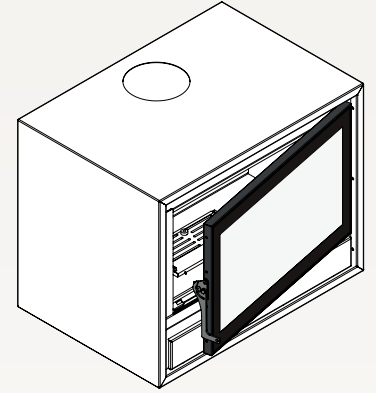

Configuration

With ventilation

New Look door

x Interior vermiculite

Interior vermiculite painted black

Reverse door fitting

HOUSING woodbox

Dimensions
Vision of fire