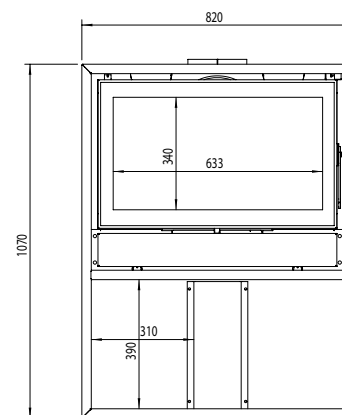

HOUSING 77 woodbox