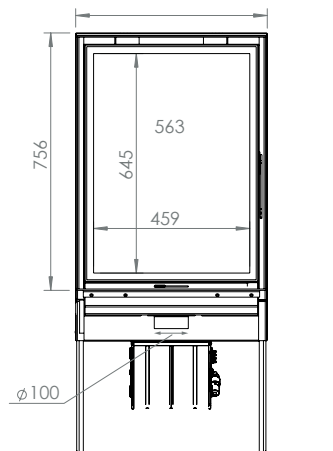

With ventilation

(550 m³/h)

Interior vermiculite painted black

Finishing Frames

Frame: 4 sides, width 40mm

Tubes of hot air

LOFT

Dimensions
Vision of fire