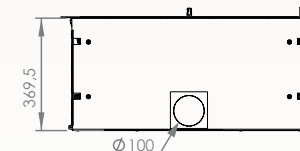

PURE COMPACT

Dimensions
Vision of fire

 53/51 COMPACT

 58/47 COMPACT

 67/51 COMPACT

 77/51 COMPACT

OPTION: 130 ϕ

OPTION: 130 ϕ