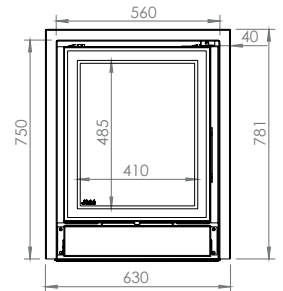

NORDIC PLUS

Dimensions
Vision of fire

NORDIC PLUS 58/54 

NORDIC PLUS 67/60 

NORDIC PLUS 77/60 

NORDIC PLUS 16/9 

NORDIC PLUS 56/75 

NORDIC PLUS DOUBLE-SIDED

Dimensions
Vision of fire

NORDIC PLUS 77 DS

NORDIC PLUS 16/9 DS

Built-in fireplace with or without ventilation

LOFT

The ideal compromise between power and elegance!

Loft 56/75 New Look door 

LOFT 90/51