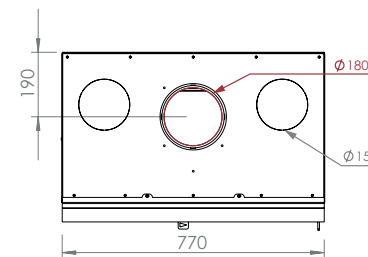

With ventilation

(550 m³/h)

Interior vermiculite painted black

Finishing Frames

Frame: 4 sides, width 40mm

Tubes of hot air

LOFT

Dimensions
Vision of fire