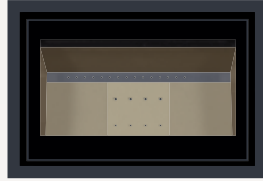

Interior vermiculite painted black