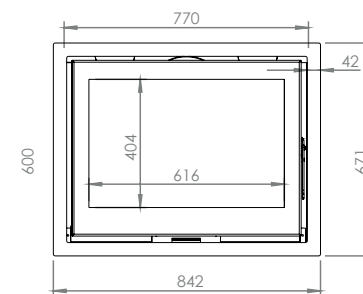

PURE

Dimensions
Vision of fire

PURE 58/47 

PURE 67/51 

PURE 77/51 

 PURE 70/70 

 PURE 16/9 

PURE L & XL

Dimensions
Vision of fire

L 67

L 90

XL 77

XL 16/9

Woodbox custom made

CORNER

The Corner ...Elegant and fascinating from every angle