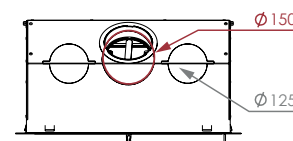

PURE COMPACT

Dimensions
Vision of fire

 53/51 COMPACT

 58/47 COMPACT

 67/51 COMPACT

 77/51 COMPACT

OPTION: 130 ϕ

OPTION: 130 ϕ