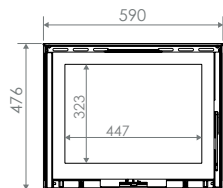

MODUL-ART

Dimensions
Vision of fire

MODUL-ART 58