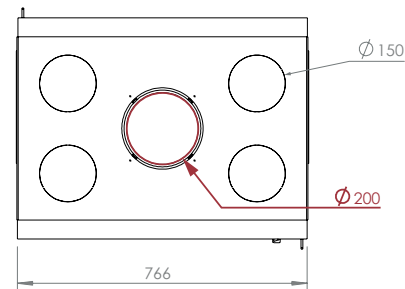

Frame: 4 sides, width 40mm or 70mm

Reverse door fitting

Tubes of hot air

DECOR PLUS DOUBLE-SIDED

Dimensions
Vision of fire

DECOR PLUS 77 DS

DECOR PLUS 16/9 DS

STAND-ART