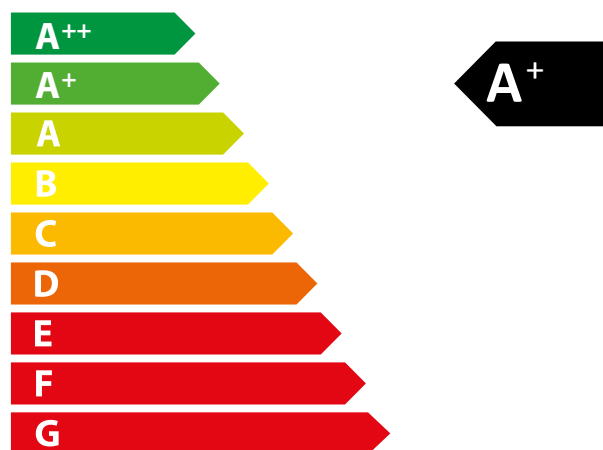

TermaTech

MANUFACTURER

Name TermaTech AS
Address Gunnar Clausens Vej 36
DK-8260 Viby J.

PRODUCT

Type designation TT80

ENERGY EFFICIENCY

Class	A+
Direct heat output	5,5 kW
EEI	108,0
Efficiency	81,0%

Follow the installation instructions and only use the recommended type of fuel.

ENERG Y IJA
енергия · ενεργεια IE IA

TermaTech A/S

TT80

ENERGIA · ЕНЕРГИЯ · ΕΝΕΡΓΕΙΑ · ENERGIJA · ENERGY · ENERGIE · ENERGI

2015/1186