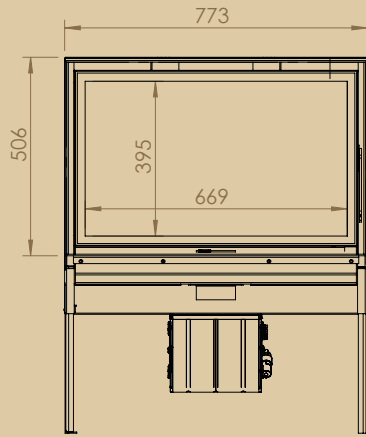

NOTES :

.....

.....

.....

.....

.....

.....

.....

.....