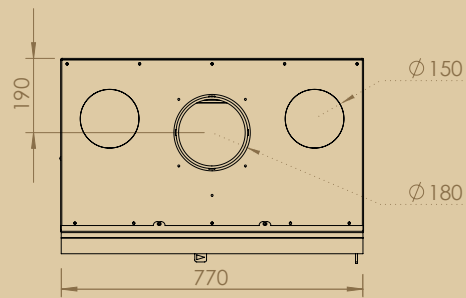

Interior vermiculite painted black

2 small tubes of hot air Ø 150 mm

Stop air (only in combination with hot air tubes)

Reverse door fitting

## Finishing frame in 1 piece

4-sided frame- 40 mm flat 3 mm

## Included

New look door - manual combustion air regulation - external air intake Ø 100 mm - double baffle (vermiculite + inox one of wich is adjustable in depth) - without ventilation - interior vermiculite - 4 adjustable feet - stainless steel Ø 180 mm nozzle for smoke outlet colour antracite - WITH FINISHING FRAME ÉTIRÉ 4 MM WELDED ON THE DEVICE