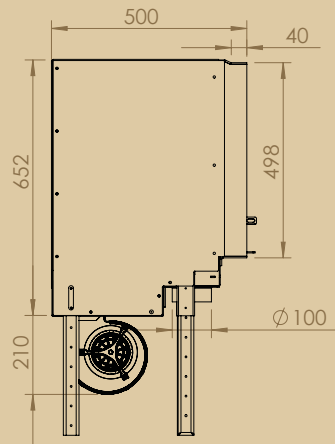

## Loft - Ecological combustion - Sealed device

	Réf	Ventil.	kW	
Loft 77/51 - new look door - vermiculite - 77x51x50	LF77/51	without	8 - 12	A+

Real view of fire - L 669 mm - H 395 mm

Interior vermiculite painted black

2 small tubes of hot air Ø 150 mm

Stop air (only in combination with hot air tubes)

Reverse door fitting

## Finishing frame in 1 piece

4-sided frame- 40 mm flat 3 mm

## Included

New look door - manual combustion air regulation - external air intake Ø 100 mm - double baffle (vermiculite + inox one of wich is adjustable in depth) - without ventilation - interior vermiculite - 4 adjustable feet - stainless steel Ø 180 mm nozzle for smoke outlet colour antracite - WITH FINISHING FRAME ÉTIRÉ 4 MM WELDED ON THE DEVICE