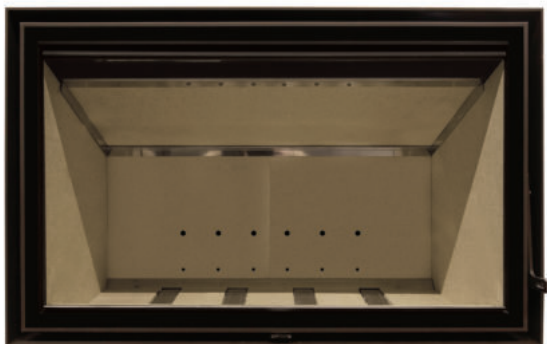

LOFT 77-51

Loft - Ecological combustion - Sealed device

	Réf	Ventil.	kW	
Loft 77/51 - new look door - vermiculite - 77x51x50	LF77/51	without	9	A+

Real view of fire - L 669 mm - H 395 mm

Option

Kit ventilation with speed controller and astat

Kit ventilation with speed controller and astat

Speed controller with remote control

Speed controller with thermostat

Interior vermiculite painted black

2 small tubes of hot air Ø 150 mm

Stop air (only in combination with hot air tubes)

Finishing frame in 1 piece

4-sided frame- 40 mm flat 3 mm

Included

New look door - manual combustion air regulation - external air intake Ø 100 mm - double baffle (vermiculite + inox one of wich is adjustable in depth) - without ventilation - interior vermiculite - 4 adjustable feet - stainless steel Ø 180 mm nozzle for smoke outlet colour antracite - WITH FINISHING FRAME ÉTIRÉ 4 MM WELDED ON THE DEVICE