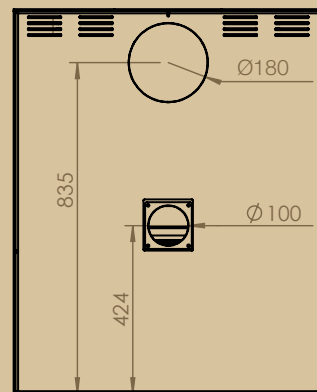

MODUL-ART WOODBBOX 77 XL

Modul-Art - Natural convection - Ecological combustion - Sealed device

Steel door or New look - Without ventilation	Réf.	Ventil.	kW	
Modul-art Woodbox 77 XL - steel door - vermiculite - 78x97x47	MDWB77XL	without	12,9	A
Modul-art Woodbox 77 XL - new look door - vermiculite - 78x97x47	MDWB77XLNL	without	12,9	A

Real view of fire - L 631 mm - H 409 mm

Option

Interior vermiculite black

Included

Steel /New Look door - manual adjustment - external air intake Ø 100 mm - baffle(s) - stop embers - natural convection - vermiculite interior - colour antracite - choice of male back or top smoke outlet - woodbox under the stove