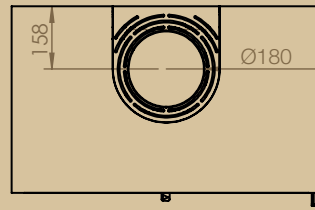

MODUL-ART WOODBBOX 77 XL

Modul-Art - Natural convection - Ecological combustion - Sealed device

Steel door or New look - Without ventilation	Réf.	Ventil.	kW	
Modul-art Woodbox 77 XL - steel door - vermiculite - 78x97x47	MDWB77XL	without	12,9	A
Modul-art Woodbox 77 XL - new look door - vermiculite - 78x97x47	MDWB77XLNL	without	12,9	A

Real view of fire - L 631 mm - H 409 mm

Option

Interior vermiculite black

Included

Steel /New Look door - manual adjustment - external air intake Ø 100 mm - baffle(s) - stop embers - natural convection - vermiculite interior - colour antracite - choice of male back or top smoke outlet - woodbox under the stove