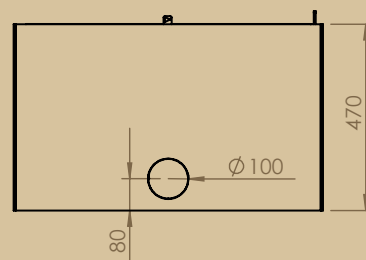

MODUL-ART WOODBBOX 77 XL

Modul-Art - Natural convection - Ecological combustion - Sealed device

Steel door or New look - Without ventilation	Réf.	Ventil.	kW	
Modul-art Woodbox 77 XL - steel door - vermiculite - 78x97x47	MDWB77XL	without	12,9	A
Modul-art Woodbox 77 XL - new look door - vermiculite - 78x97x47	MDWB77XLNL	without	12,9	A

Real view of fire - L 631 mm - H 409 mm

Option

Interior vermiculite black

Included

Steel /New Look door - manual adjustment - external air intake Ø 100 mm - baffle(s) - stop embers - natural convection - vermiculite interior - colour antracite - choice of male back or top smoke outlet - woodbox under the stove