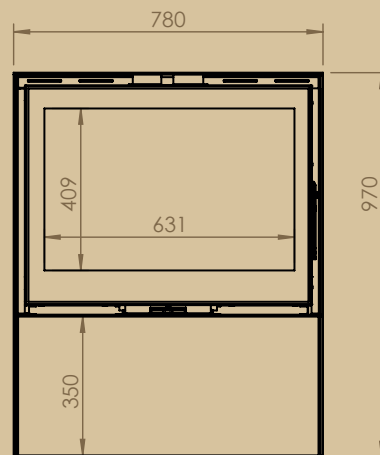

MODUL-ART WOODBBOX 77 XL

Modul-Art - Natural convection - Ecological combustion - Sealed device

Steel door or New look - Without ventilation	Réf.	Ventil.	kW	
Modul-art Woodbox 77 XL - steel door - vermiculite - 78x97x47	MDWB77XL	without	12,9	A
Modul-art Woodbox 77 XL - new look door - vermiculite - 78x97x47	MDWB77XLNL	without	12,9	A

Real view of fire - L 631 mm - H 409 mm

Option

Interior vermiculite black

Included

Steel /New Look door - manual adjustment - external air intake Ø 100 mm - baffle(s) - stop embers - natural convection - vermiculite interior - colour antracite - choice of male back or top smoke outlet - woodbox under the stove